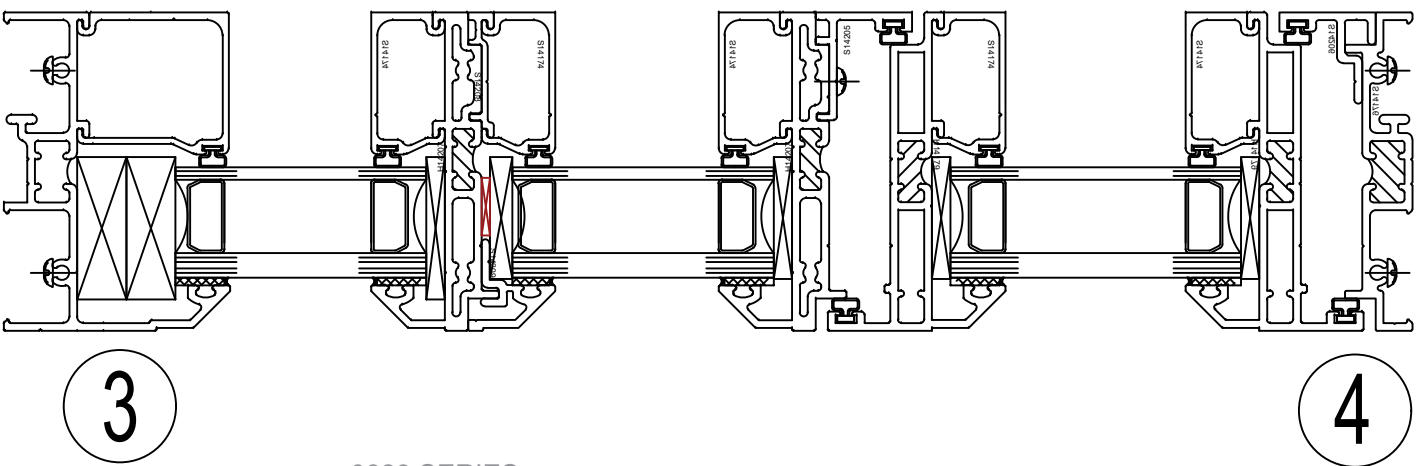

800 SERIES HISTORICAL REPLICA PW/ PW/ AWNING

STERGIS
WINDOWS & DOORS

0823 SERIES