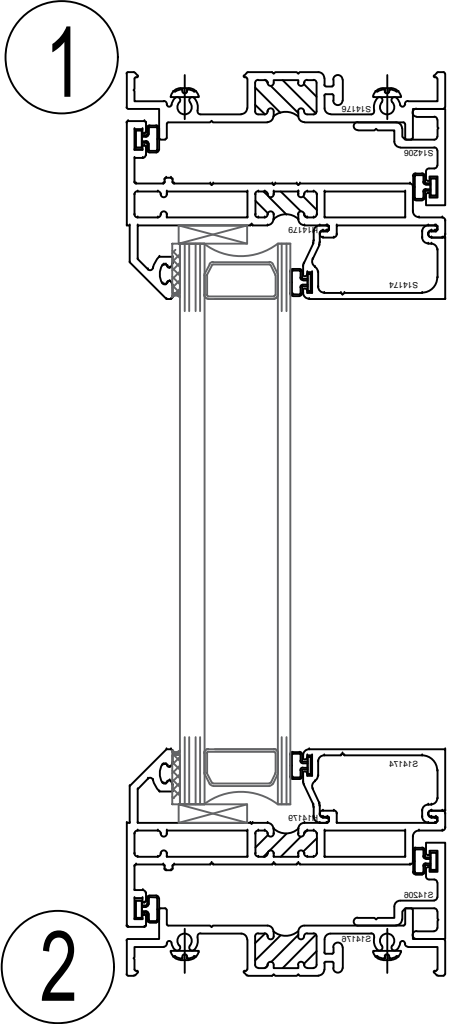

800 SERIES HISTORICAL REPLICA PW/ PW/ AWNING

STERGIS
WINDOWS & DOORS

0823 SERIES