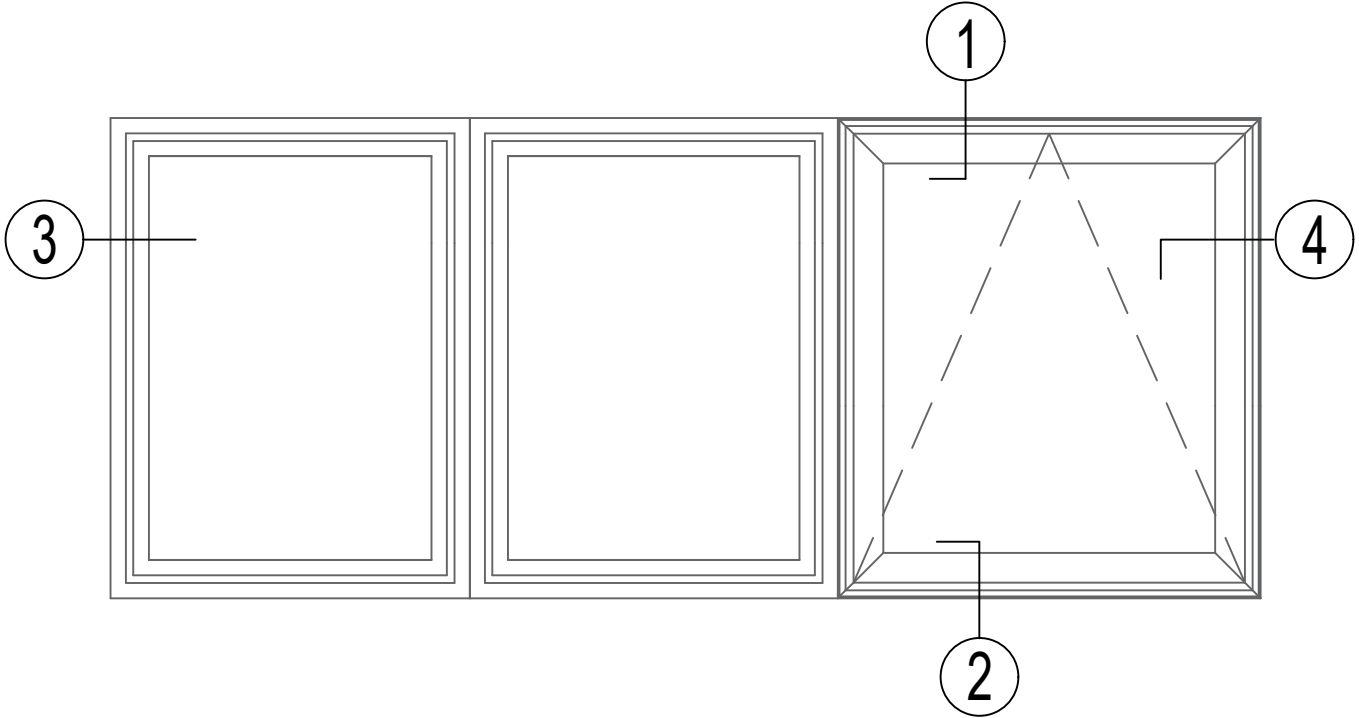

800 SERIES HISTORICAL REPLICA PW/ PW/ AWNING

STERGIS
WINDOWS & DOORS

0823 SERIES